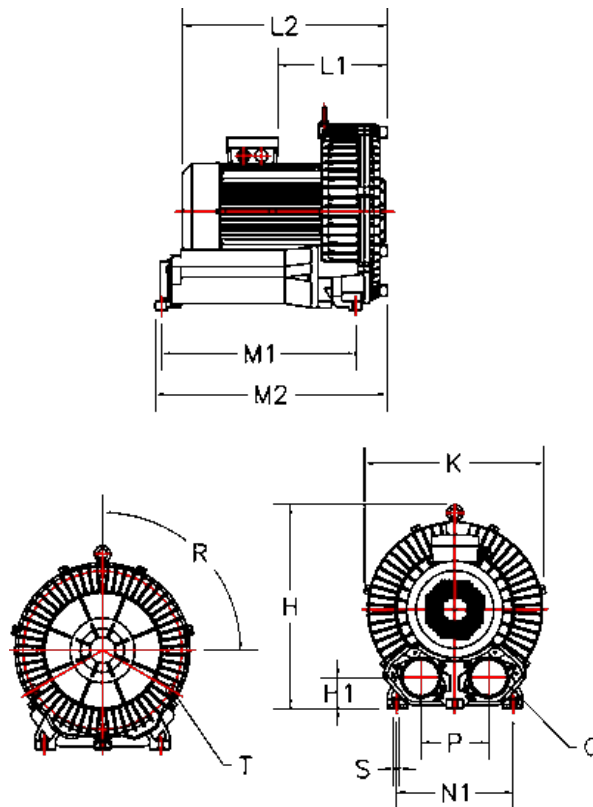

Data Sheet

Article number: 276103290756

Description: KLEEblower KB329L-1 0,75/0,85 kW
1x230V 50/60Hz Single stage with Klixon/built in bimetal switch

Measures

H = 301	N1 = 225
H1 = 45	Noise level dB 50/60Hz = 63/64
K = 285	P = 115
L1 = 143	Q = 2-PF 1 1/2" (NPT 1 1/2")
L2 = 296.5	R (degrees) = 3x120
M1 = 90	S = 4 x Ø12
M2 = 265	T = 3 - M6X1 - 15 dyb
N = 257	